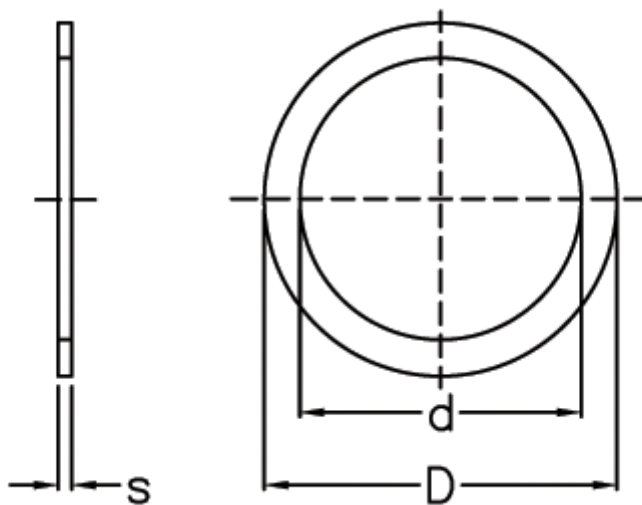

Article number: 0130331

Description: Shim Washer
PS 7x13x0,1 DIN 988

Measures

d = 7

D = 13

Description = PS 7x13x0,1

s = 0.10

tol = -0.03

Weight kg/1000 = 0.074